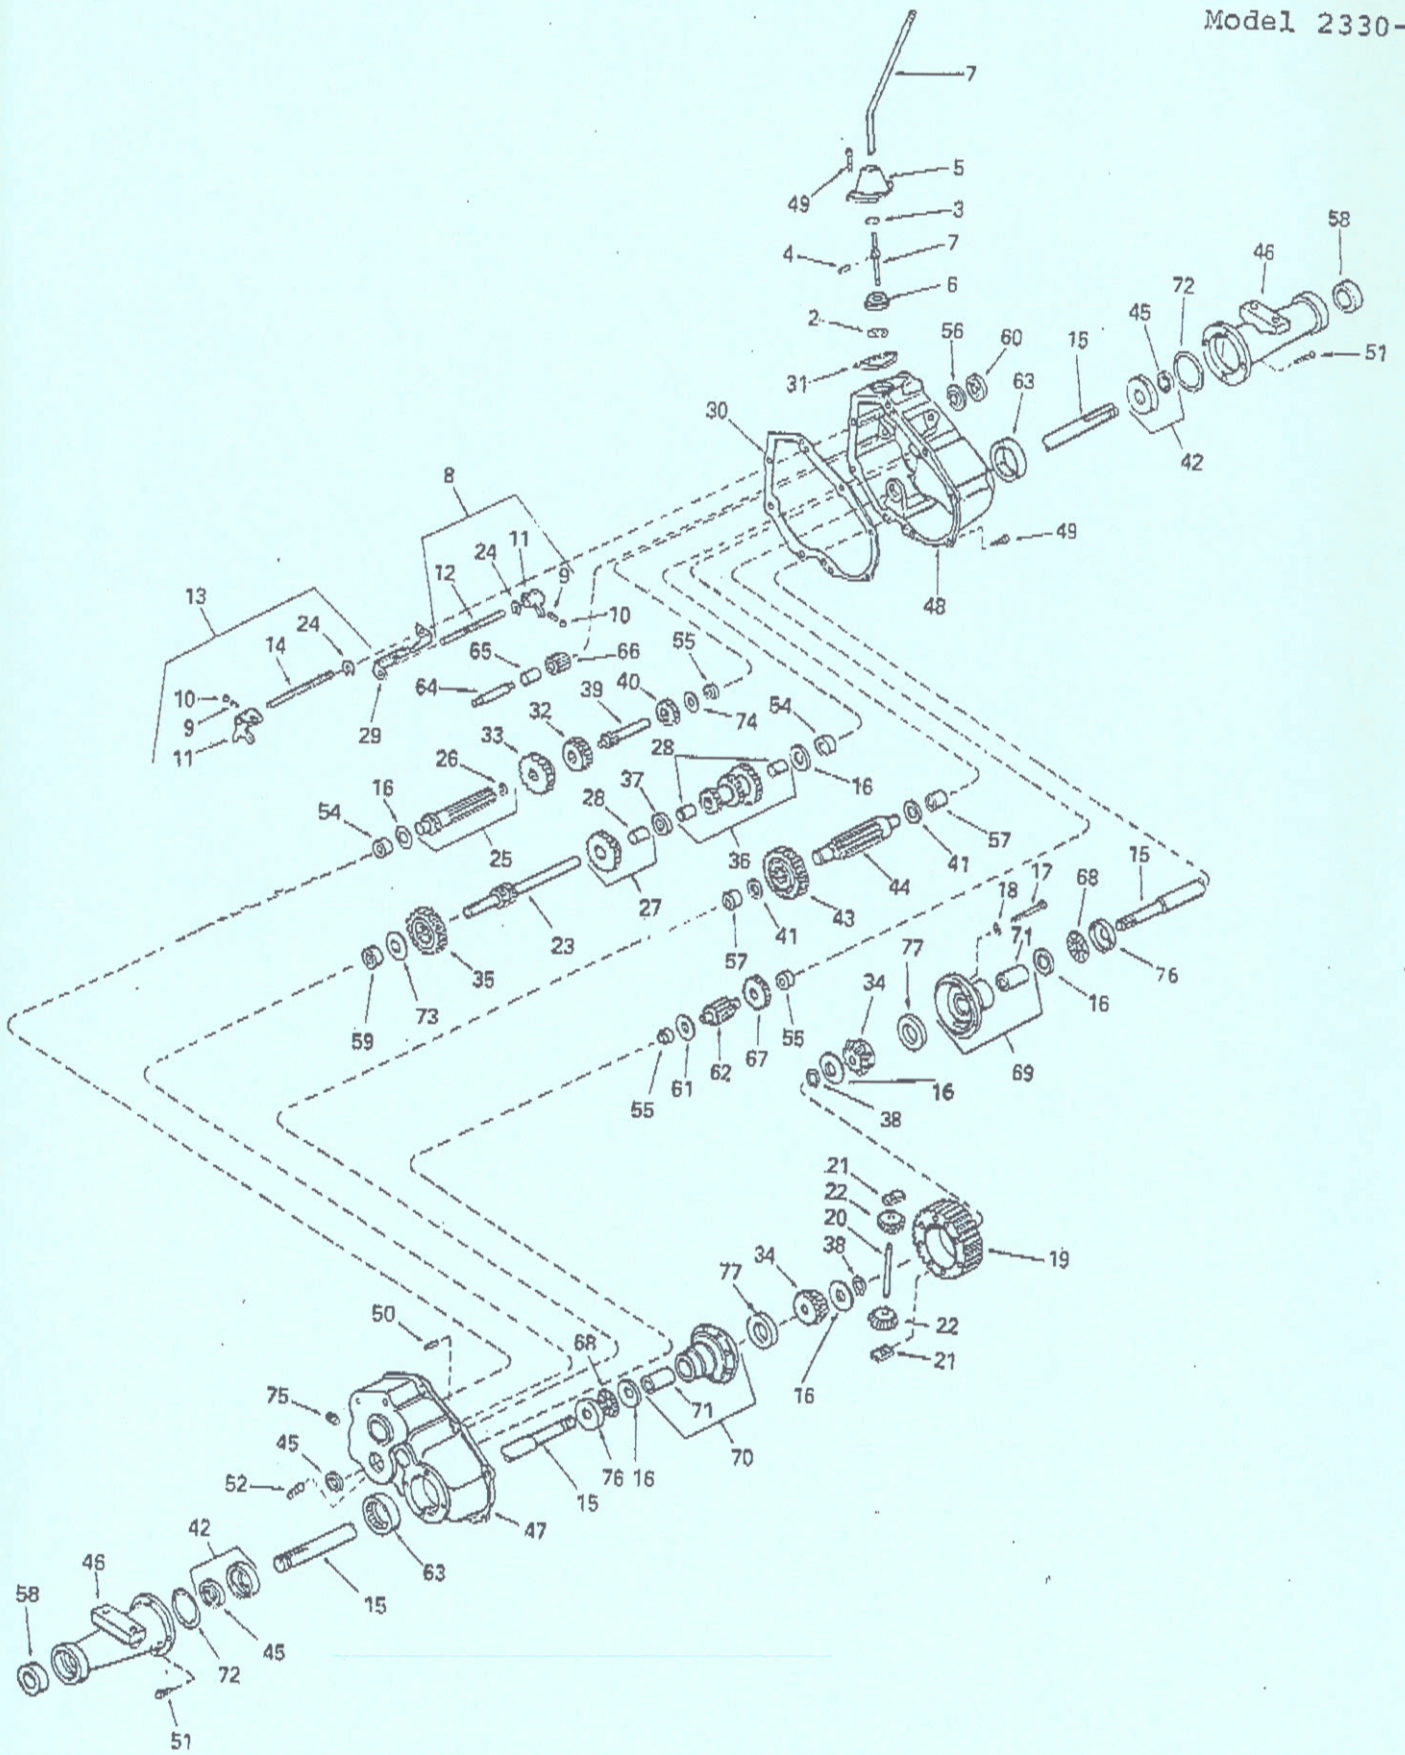

A-2147

Model 2330-A

TECUMSEH PRODUCTS COMPANY  
ENGINE AND TRANSMISSION GROUP  
SERVICE DIVISION  
GRAFTON, WISCONSIN

TRANSAXLE MODEL 2330-A

REF. NO.	PART NUMBER	PART NAME	QTY. REQ.
2	792016	Ring, Snap	1
3	792001	"O" Ring	1
4	792049	Pin, Drive	1
5	784093	Housing, Shift Lever	1
6	784094	Keeper, Shift Lever	1
7	784274	Lever, Shift	1
8	784054	Rod Assy., Shift (Incl. Nos. 9 thru 12 & 24)	1
9	792003	Spring, Shifter fork	2
10	792004	Ball, Steel	2
11	784004	Fork, Shifter	2
12	784055	Rod, Shifter (3rd & 4th)	1
13	784056	Rod Assy., Shift (Incl. Nos. 9, 10, 11, 14 & 24)	1
14	784057	Rod, Shifter (Low)	1
15	774047	Axle (14-17/32" long)	2
16	780042	Washer, Thrust	6
17	792005	Screw, Hex hd., 1/4-20 x 2-1/2	8
18	792006	Lockwasher, Split 1/4"	8
19	778033A	Gear, Ring	1
20	786019	Pin, Drive	1
21	786027	Block, Drive	2
22	778197	Pinion, Bevel	2
23	776029A	Shaft & Gear, Brake	1
24	792017	Ring, Snap	2
25	776189A	Shaft & Bearing Assy., Pinion (Incl. No. 26)	1
26	780018	Bearing, Needle	1
27	778034	Gear Cluster Assy. (Incl. No. 28)	1
28	780053	Bushing	3
29	784074	Stop, Shifter	1
30	788023	Gasket, Case & Cover	1
31	788022	Gasket, Shift lever housing	1
32	778019A	Gear, Shifting (3rd & 4th)	1
33	778020	Gear, Shifting (1st, 2nd & Rev.)	1
34	778231	Gear, Bevel	2
35	778037	Gear, Idler	1
36	778035A	Gear Cluster Assy. (Incl. No. 28)	1
37	786024	Spacer	1
38	792018	Ring, Snap	2
39	776015A	Shaft, Input	1
40	778024A	Spur Gear, Input shaft	1
41	780052	Washer, Thrust	2
42	788021	Seal & Retainer Assy., Oil (Incl. No. 45)	2